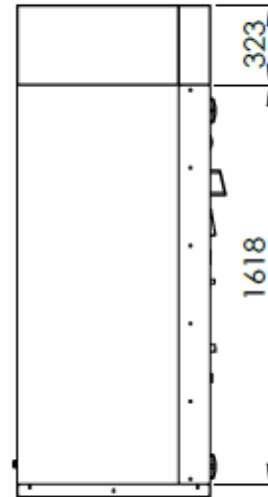

DATASHEET

ALASKA 12 DIMENSIONS:

DIMENSIONI ALASKA 12:

Suggested
CUT OUT