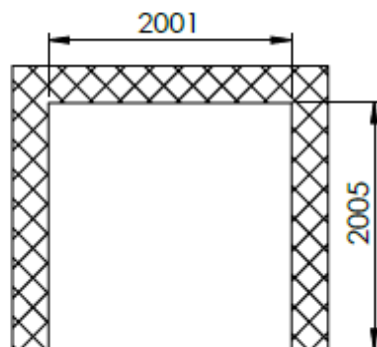

DATASHEET

ALASKA 12 DIMENSIONS:

DIMENSIONI ALASKA 12:

Suggested
CUT OUT