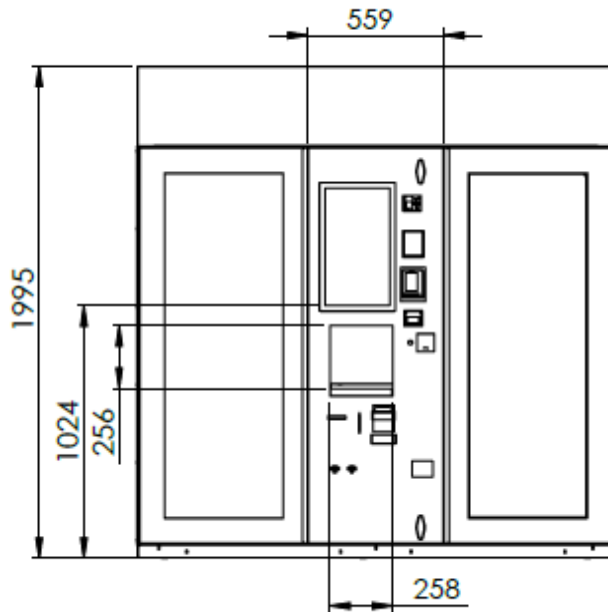

DATASHEET

ALASKA 12 DIMENSIONS:

DIMENSIONI ALASKA 12:

Suggested
CUT OUT